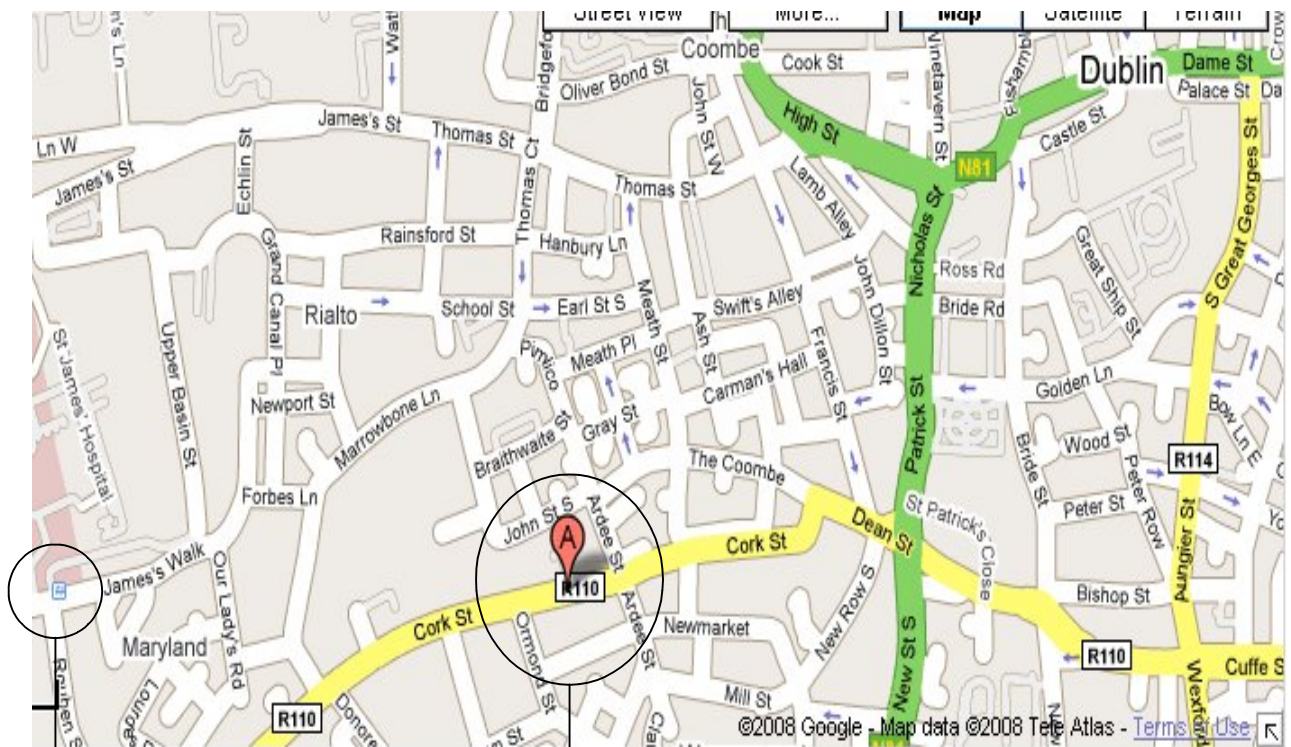

MAP OF MQI TRAINING @ SOPHIA HOUSING 25 CORK STREET

Course Venue: Course runs in the Training Room at Sophia Housing, 25 Cork Street. Buses serving this location are 50, 50x, 56a, 77, 77a, 77x, 150,151. These buses can be picked up at stops along College Street and Dame Street. The Luas Red Line (accessible from Heuston Station) also serves this area (get off at Fatima stop – see map below). Coming out of the city, the building is located on Cork Street on the left hand side of the street. It is in the area across the road from Massey’s Funeral Home and is situated directly opposite a building called Kent Safari Cycles (Paddy Whelan’s) on Cork Street. Please note that if you are driving there is no parking available inside the venue but there is on street parking. The building is a red brick building with blue windows. To gain access there is a silver gate with a buzzer. Press the buzzer and reception will let you in. It is a requirement that all visitors sign in at reception.